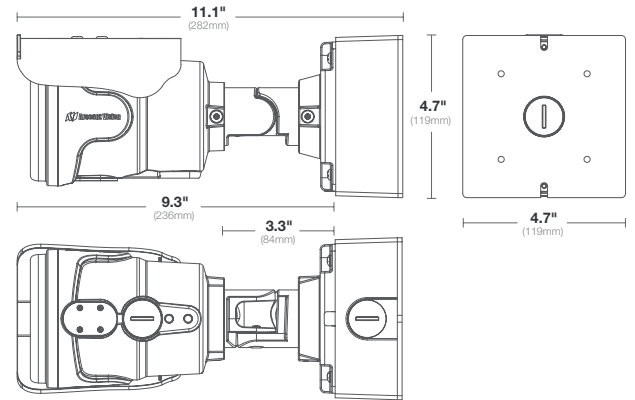

Mechanical	Casing	Die-cast aluminum cylindrical (Bullet-style) housing		
		IP66 weather proof standard		
		Tamper resistant		
	Mount	Easily adjustable 3-axis with 360° pan, 90° tilt and 360° z-axis		
	Total Unit Dimensions	Unit	4.7" H (119mm) x 4.7" W (119mm) x 11.11" D (282mm)	
		Packaged	7.1" H (180mm) x 7.1" W (180mm) x 13.5" D (342.9mm)	
	Weight	Unit	3.9 lb (1.76 kg)	
		Packaged	5.2 lb (2.35 kg)	
	On Board Storage	SDHC slot up to 32GB (Card not included)		